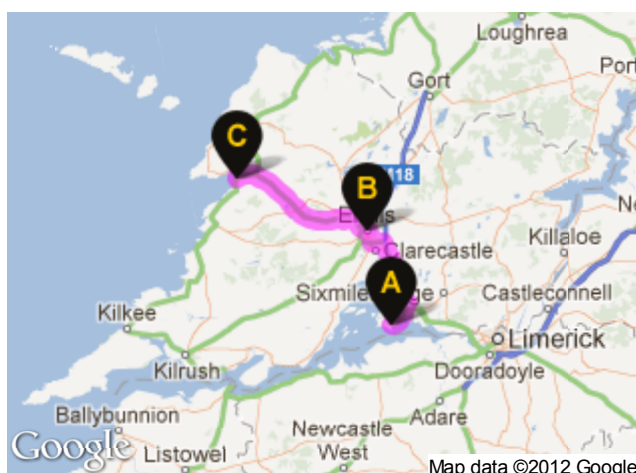

# AA Route Planner

From Shannon International Airport, County Clare, Republic Of Ireland via Ennis, County Clare, Republic Of Ireland to Lahinch, County Clare, Republic Of Ireland

**Distance:** 33.3 miles | **Time:** 0 hr 50 min

Road	Distance (miles)	Directions	Total (miles)
<b>N19</b>	0.00	<b>Start out</b> on the N19	0.00
	0.27	At roundabout take the 1st exit onto the N19 <b>Signposted Galway</b>	0.27
	0.83	At roundabout take the 2nd exit onto Airport Road - N19	1.10
	0.57	At roundabout take the 2nd exit onto Airport Road - N19 <b>Signposted Limerick, Galway</b>	1.66
	0.81	At Shannon Town roundabout take the 2nd exit onto the N19 <b>Signposted Limerick, Galway N18</b>	2.48
<b>M18</b>	0.97	At roundabout take the 1st exit, then join the M18 motorway <b>Signposted Galway</b>	3.45
	6.06	Rine River	9.51
 Broken down and not yet an AA member? Call <b>0800 980 8444</b>			
<b>N85</b>	1.61	Leave the M18 at junction 12, then at Killow West roundabout take the 1st exit onto the N85 <b>Signposted Ennis, Ennistimon</b>	11.11
	0.88	At roundabout take the 2nd exit onto the N85 <b>Signposted Ennis, Ennistimon</b>	11.99
<b>R458</b>	0.94	At Clareabbey roundabout take the 3rd exit onto Limerick Road - R458	12.93

**Signposted Ennis**

	0.19	Continue forward onto Limerick Road - R458 Entering Ennis	13.12
	0.47	At roundabout take the 2nd exit onto Limerick Road - R458	13.58
	0.95	<b>Arrive</b> on Mill Road	14.53
Section time 0:21, Total time 0:21			
<b>R458</b>	0.00	<b>Start out</b> on Mill Road	14.53

**AA Roadwatch**

**Call 84322 – get traffic and weather news in a hurry, 24 hours.**  
Calls from mobiles are charged at up to 65p per minute at all times. Mobile rates vary.

**About your route**

This recommended route is designed as a guide to help you get to your destination safely and easily. If you find an error or omission, please let us know ([routeplannerfeedback@theaa.com](mailto:routeplannerfeedback@theaa.com)) so we can correct it for future users.